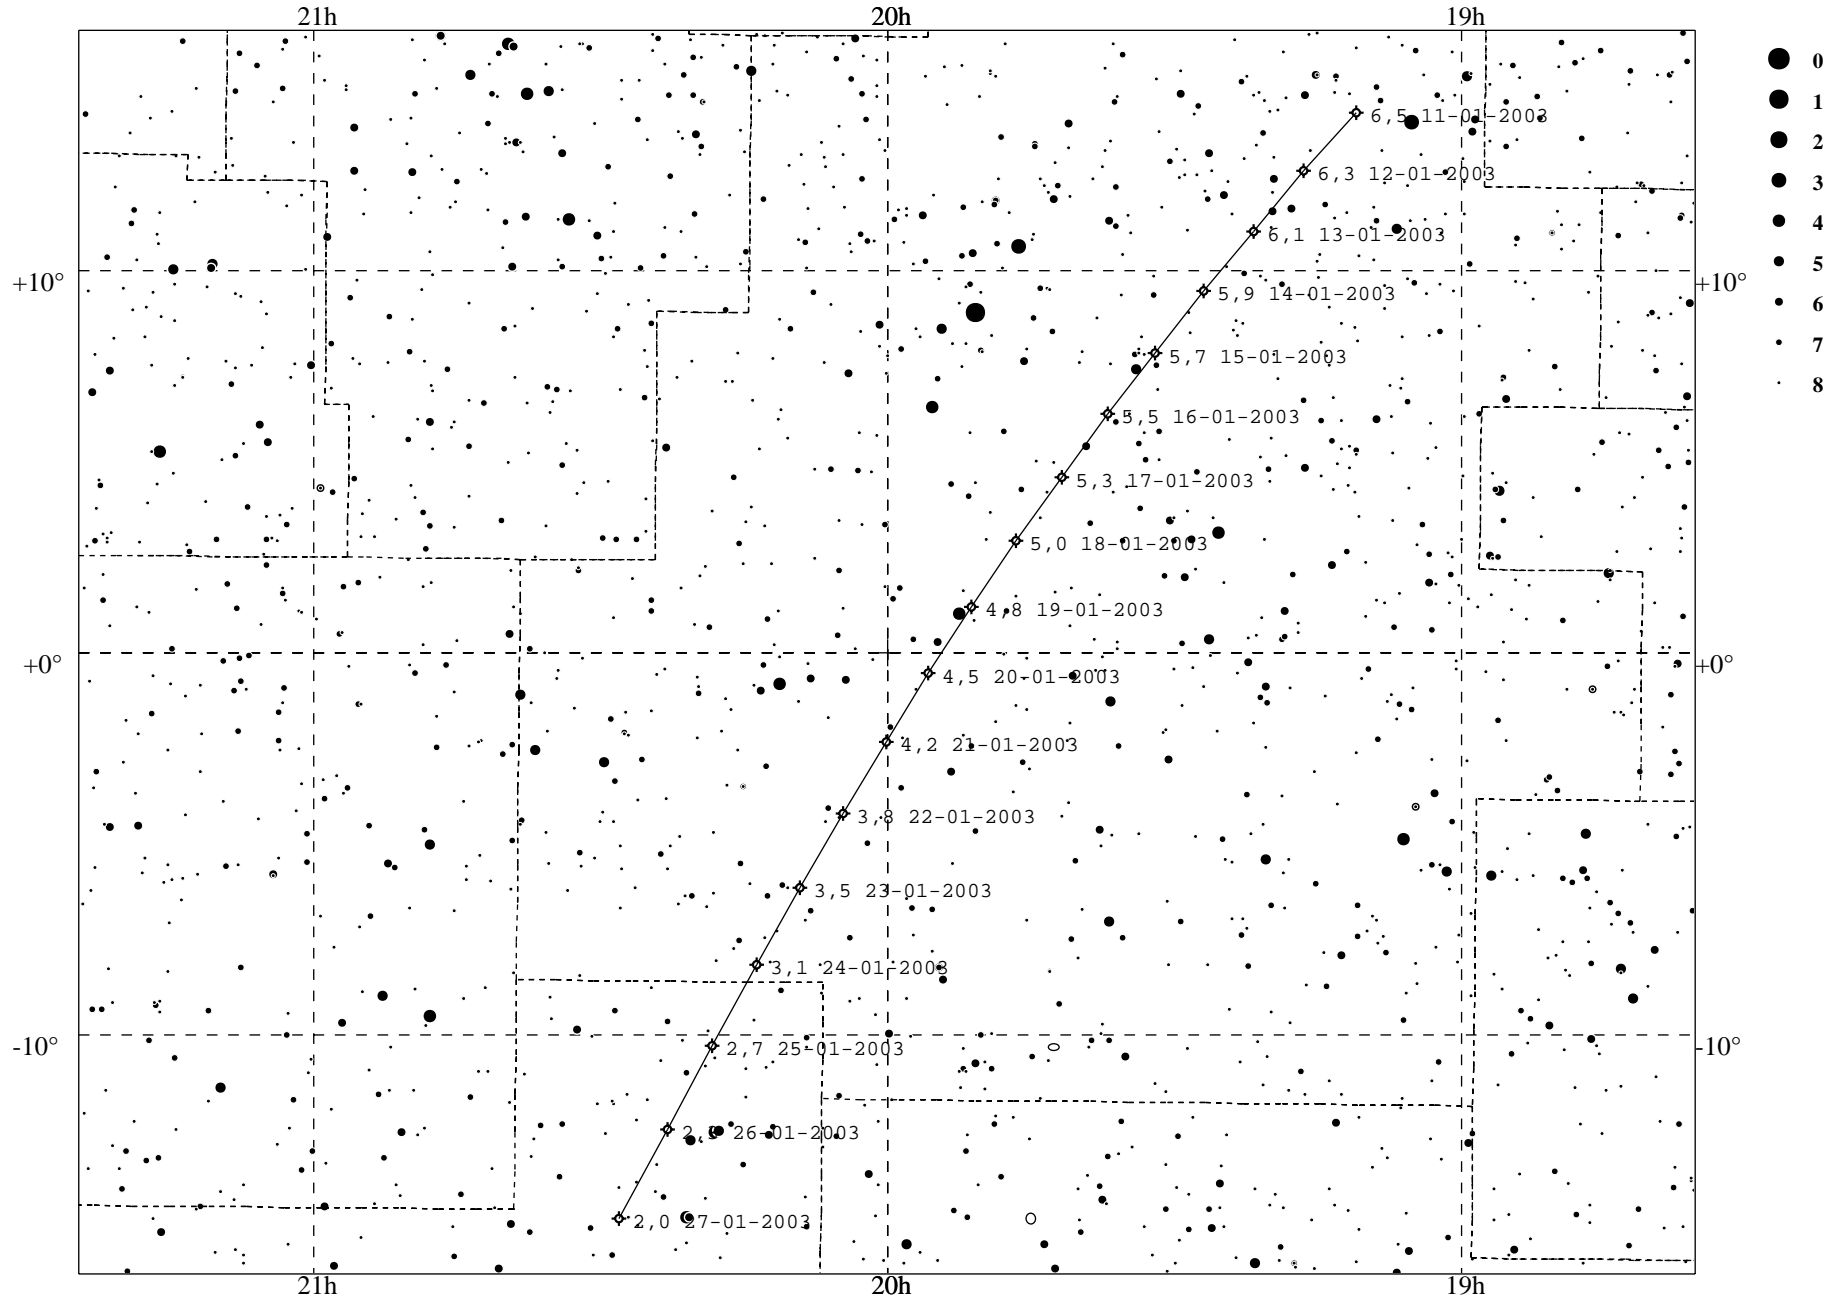

R.A.: 20h00m00.00s, Dec.: -00°00'00.0", Field Size: 40°00.00' x 30°00.00'

Map produced by SkyMap Online. <http://www.astronet.ru/>